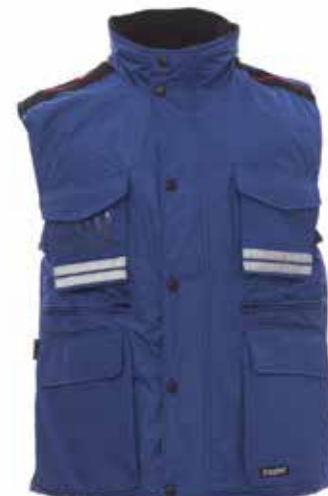

620521 Flight

Gilet da uomo, zip 8 mm in plastica con cursore in metallo con patta e bottoni in plastica, cappuccio sagomato staccabile e/o richiudibile nel colletto, bande riflettenti grigie fronte e retro, spacchetto laterale con soffiutto e zip, nove tasche esterne di cui due LOCK SYSTEM, due con zip e interno rinforzato, una con porta badge reversibile. Interno: imbottito, colletto, schiena e scaldareni in micropile, coulisse in vita e zip interna per agevolare stampe e ricami.